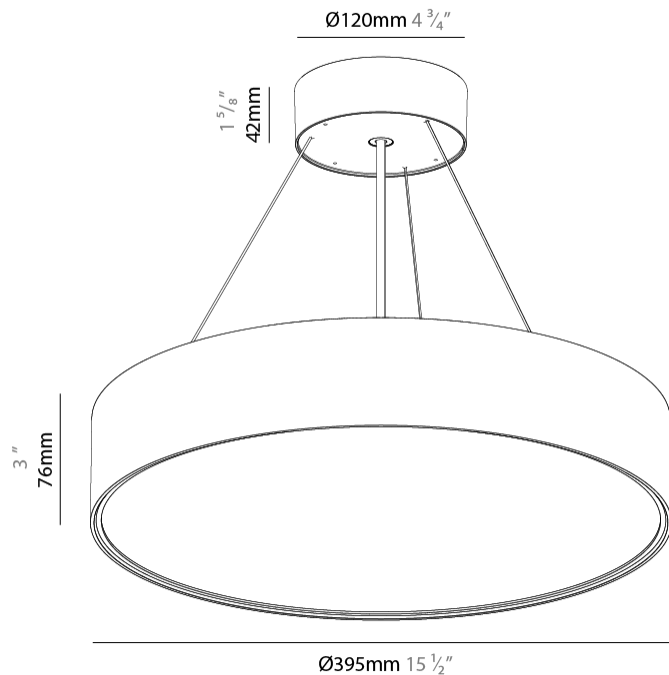

GENERAL

Series: Sign EVO
Partner: Prolicht
Division: Architectural
Installation: Suspension
Product Type: Pendant
Mounting Location: Ceiling
Light Distribution: Direct

PHYSICAL

Shape: Round
Diameter (mm): 395
Diameter (in): 15 1/2
Height (mm): 82
Height (in): 3 1/4
Weight (kg): 4.2
Diffuser: PMMA - Opal / Microprism / Clear Microprism
Fixture Finish: SSR / BKV / CWI / CRY / HAB / UFT / ITA / RUA / FTG / MYG / LOD / PUS / FRO / FUP / KIA / POP / BLS / SPG / MEY / GOH / CHC / COM / ABZ / JAG / OBR / MOS / ROR
Fixture Material: PMMA / Extruded Aluminum / Steel
Cable Details: 2000mm or 6000mm Transparent Cable

ELECTRICAL

Lamp Type: LED (Zhaga Standard)
Input Wattage (W): 26.5
Total Output Wattage (W): 22.7
Dimming: Tri-Mode (Non-Dimming and Phase Dimming (120Vac only) and 0-10V Dimming)
Driver Included: Yes
Driver Location: Integrated
Driver Type: Constant Current - Integral
Driver Class: Class 2
Input Voltage (V): 120
Constant Current (mA): 700mA
Upon Request: DALI Dimming / MATTER Dimming

LED

Color Temperature (°K): 2700 / 3000 / 3500 / 4000
Max. Delivered Lumen (lm): Max 4071
Nominal Lumen (lm): Max 4704
CRI: >90 CRI
Lamp Life (hrs): 50000

OPTICAL

RATINGS AND CERTIFICATIONS

Certified By: Certified for North American Standards
IP rating: IP40

PROJECT
TYPE
SPECIFIER
QUANTITY
DATE