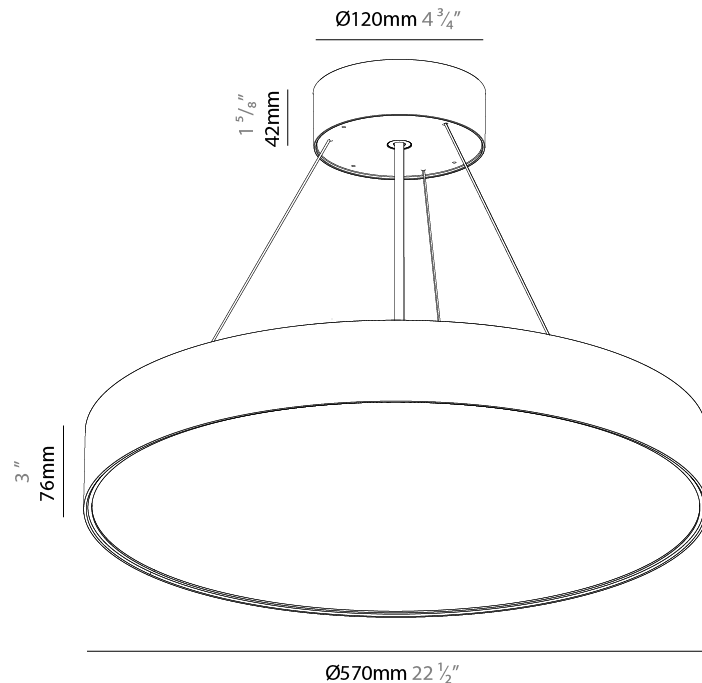

GENERAL

Series: Sign EVO
Partner: Prolicht
Division: Architectural
Installation: Suspension
Product Type: Pendant
Mounting Location: Ceiling
Light Distribution: Direct

PHYSICAL

Shape: Round
Diameter (mm): 570
Diameter (in): 22 7/16
Height (mm): 82
Height (in): 3 1/4
Weight (kg): 6.5
Diffuser: [PMMA - Opal](#) / [Microprism](#) / [Clear Microprism](#)
Fixture Finish: [SSR / BKV / CWI / CRY / HAB / UFT / ITA / RUA / FTG / MYG / LOD / PUS / FRO / FUP / KIA / POP / BLS / SPG / MEY / GOH / CHC / COM / ABZ / JAG / OBR / MOS / ROR](#)
Fixture Material: [PMMA](#) / [Extruded Aluminum](#) / [Steel](#)
Cable Details: [2000mm](#) or [6000mm Transparent Cable](#)

ELECTRICAL

Lamp Type: LED (Zhaga Standard)
Input Wattage (W): 52.6
Total Output Wattage (W): 45.7
Dimming: [Tri-Mode (Non-Dimming and Phase Dimming (120Vac only) and 0-10V Dimming)](#)
Driver Included: Yes
Driver Location: Integrated
Driver Type: [Constant Current - Universal](#)
Driver Class: [Class 2](#)
Input Voltage (V): 120
Constant Current (mA): 350mA
Upon Request: [DALI Dimming](#) / [MATTER Dimming](#)

LED

Color Temperature (°K): [2700](#) / [3000](#) / [3500](#) / [4000](#)
Max. Delivered Lumen (lm): Max 8256
Nominal Lumen (lm): Mxa 9408
CRI: >90 CRI
Lamp Life (hrs): 50000

OPTICAL

RATINGS AND CERTIFICATIONS

Certified By: Certified for North American Standards
IP rating: IP40