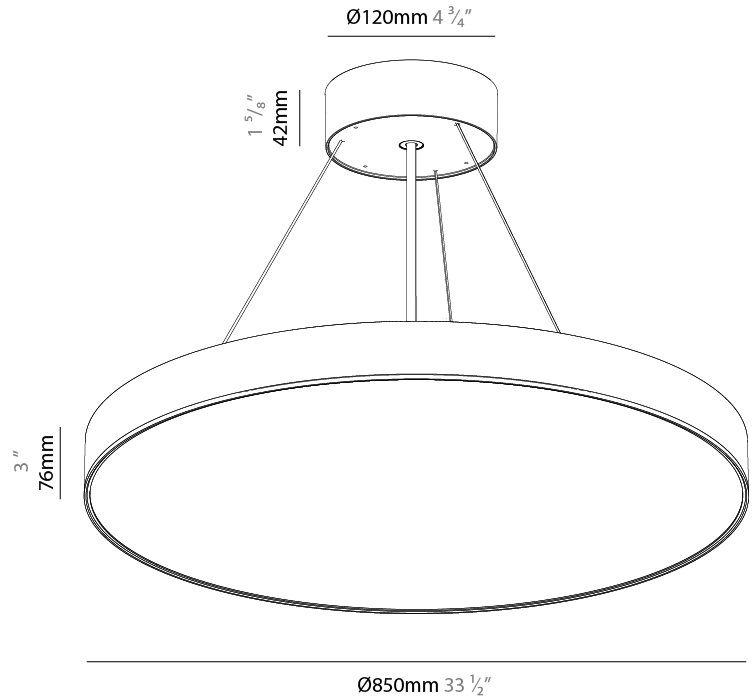

GENERAL

Series: Sign EVO
Partner: Prolicht
Division: Architectural
Installation: Suspension
Product Type: Pendant
Mounting Location: Ceiling
Light Distribution: Direct / Indirect

PHYSICAL

Shape: Round
Diameter (mm): 850
Diameter (in): 33 ⁷/₁₆
Height (mm): 82
Height (in): 3 ¹/₄
Weight (kg): 8.8
Diffuser: PMMA - Opal / Microprism / Clear Microprism
Fixture Finish: SSR / BKV / CWI / CRY / HAB / UFT / ITA / RUA / FTG / MYG / LOD / PUS / FRO / FUP / KIA / POP / BLS / SPG / MEY / GOH / CHC / COM / ABZ / JAG / OBR / MOS / ROR
Fixture Material: PMMA / Extruded Aluminum / Steel
Cable Details: 2000mm or 6000mm Transparent Cable

ELECTRICAL

Lamp Type: LED (Zhaga Standard)
Input Wattage (W): 116.2
Total Output Wattage (W): 105.4
Dimming: Non-Dimmable
Driver Included: Yes
Driver Location: Integrated
Driver Type: Constant Current - Universal
Driver Class: Class 2
Input Voltage (V): 120
Upon Request: DALI Dimming / MATTER Dimming

LED

Color Temperature (°K): 2700-6500 Tunable White
Max. Delivered Lumen (lm): Max 13972 (13972 Dir / 4670 Ind)
Nominal Lumen (lm): Max 15523
CRI: >90 CRI
Lamp Life (hrs): 50000

OPTICAL

RATINGS AND CERTIFICATIONS

Certified By: Certified for North American Standards
IP rating: IP40

PROJECT
TYPE
SPECIFIER
QUANTITY
DATE