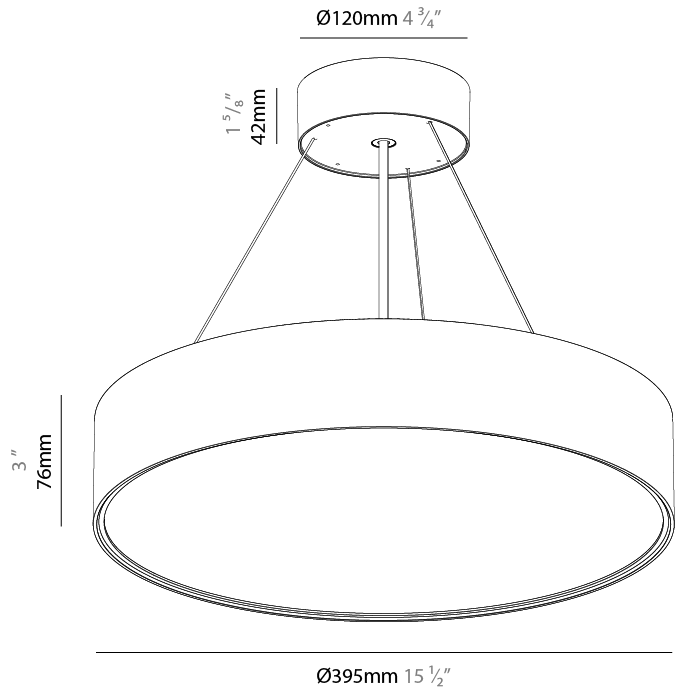

GENERAL

Series: Sign EVO
Partner: Prolicht
Division: Architectural
Installation: Suspension
Product Type: Pendant
Mounting Location: Ceiling
Light Distribution: Direct / Indirect

PHYSICAL

Shape: Round
Diameter (mm): 395
Diameter (in): 15 1/2
Height (mm): 82
Height (in): 3 1/4
Weight (kg): 4.2
Diffuser: [PMMA - Opal](#) / [Microprism](#) / [Clear Microprism](#)
Fixture Finish: [SSR / BKV / CWI / CRY / HAB / UFT / ITA / RUA / FTG / MYG / LOD / PUS / FRO / FUP / KIA / POP / BLS / SPG / MEY / GOH / CHC / COM / ABZ / JAG / OBR / MOS / ROR](#)
Fixture Material: [PMMA](#) / [Extruded Aluminum](#) / [Steel](#)
Cable Details: [2000mm](#) or [6000mm](#) [Transparent Cable](#)

ELECTRICAL

Lamp Type: LED (Zhaga Standard)
Input Wattage (W): 34.1
Total Output Wattage (W): 30.9
Dimming: [Non-Dimmable](#)
Driver Included: Yes
Driver Location: Integrated
Driver Type: Constant Current - Universal
Driver Class: Class 2
Input Voltage (V): 120
Upon Request: [DALI Dimming](#) / [MATTER Dimming](#)

LED

Color Temperature (°K): 2700-6500 Tunable White
Max. Delivered Lumen (lm): Max 4865 (3838 Dir / 1027 Ind)
Nominal Lumen (lm): Max 5618
CRI: >90 CRI
Lamp Life (hrs): 50000

OPTICAL

RATINGS AND CERTIFICATIONS

Certified By: Certified for North American Standards
IP rating: IP40

PROJECT
TYPE
SPECIFIER
QUANTITY
DATE