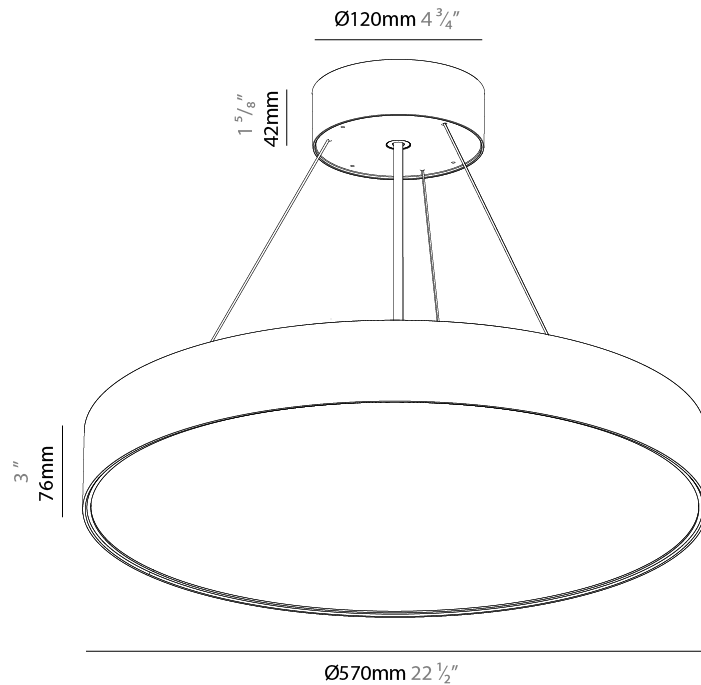

GENERAL

Series: Sign EVO
Partner: Prolicht
Division: Architectural
Installation: Suspension
Product Type: Pendant
Mounting Location: Ceiling
Light Distribution: Direct

PHYSICAL

Shape: Round
Diameter (mm): 570
Diameter (in): 22 7/16
Height (mm): 82
Height (in): 3 1/4
Weight (kg): 6.5
Diffuser: [PMMA - Opal / Microprism / Clear Microprism](#)
Fixture Finish: [SSR / BKV / CWI / CRY / HAB / UFT / ITA / RUA / FTG / MYG / LOD / PUS / FRO / FUP / KIA / POP / BLS / SPG / MEY / GOH / CHC / COM / ABZ / JAG / OBR / MOS / ROR](#)
Fixture Material: [PMMA / Extruded Aluminum / Steel](#)
Cable Details: [2000mm or 6000mm Transparent Cable](#)

ELECTRICAL

Lamp Type: LED (Zhaga Standard)
Input Wattage (W): 53.1
Total Output Wattage (W): 48.2
Dimming: [Non-Dimmable](#)
Driver Included: Yes
Driver Location: Integrated
Driver Type: Constant Current - Universal
Driver Class: Class 2
Input Voltage (V): 120
Constant Current (MA): 350mA
Upon Request: [DALI Dimming / MATTER Dimming](#)

LED

Color Temperature (°K): 2700-6500 Tunable White
Max. Delivered Lumen (lm): Max 7784
Nominal Lumen (lm): Mxa 8870
CRI: >90 CRI
Lamp Life (hrs): 50000

OPTICAL

RATINGS AND CERTIFICATIONS

Certified By: Certified for North American Standards
IP rating: IP40

PROJECT
TYPE
SPECIFIER
QUANTITY
DATE