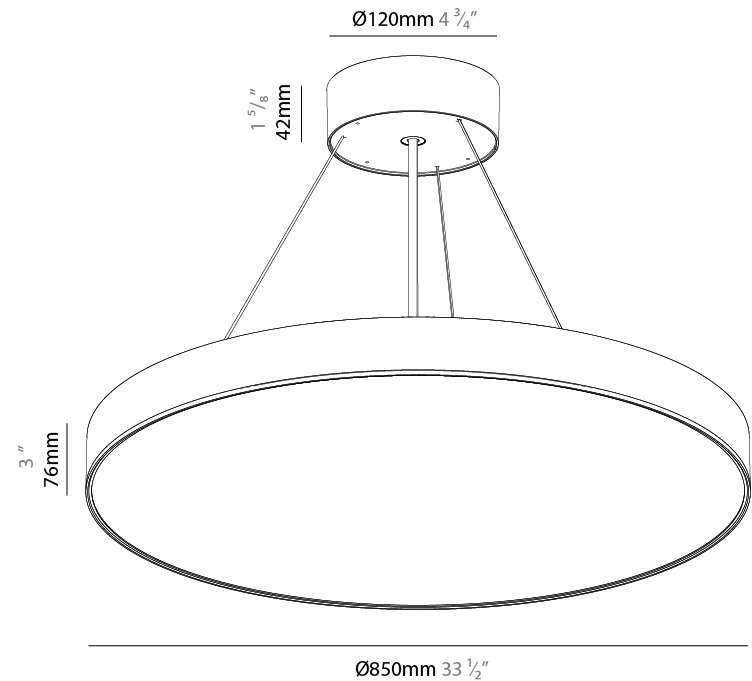

GENERAL

Series: Sign EVO
Partner: Prolicht
Division: Architectural
Installation: Suspension
Product Type: Pendant
Mounting Location: Ceiling
Light Distribution: Direct

PHYSICAL

Shape: Round
Diameter (mm): 850
Diameter (in): 33 7/16
Height (mm): 82
Height (in): 3 1/4
Weight (kg): 8.8
Diffuser: PMMA - Opal / Microprism / Clear Microprism
Fixture Finish: SSR / BKV / CWI / CRY / HAB / UFT / ITA / RUA / FTG / MYG / LOD / PUS / FRO / FUP / KIA / POP / BLS / SPG / MEY / GOH / CHC / COM / ABZ / JAG / OBR / MOS / ROR
Fixture Material: PMMA / Extruded Aluminum / Steel
Cable Details: 2000mm or 6000mm Transparent Cable

ELECTRICAL

Lamp Type: LED (Zhaga Standard)
Input Wattage (W): 96
Total Output Wattage (W): 82.4
Dimming: Tri-Mode (Non-Dimming and Phase Dimming (120Vac only) and 0-10V Dimming)
Driver Included: Yes
Driver Location: Integrated
Driver Type: Constant Current - Universal
Driver Class: Class 2
Input Voltage (V): 120
Constant Current (MA): 700mA
Upon Request: DALI Dimming / MATTER Dimming

LED

Color Temperature (°K): 2700 / 3000 / 3500 / 4000
Max. Delivered Lumen (lm): Max 14543
Nominal Lumen (lm): Max 16157
CRI: >90 CRI
Lamp Life (hrs): 50000

OPTICAL

RATINGS AND CERTIFICATIONS

Certified By: Certified for North American Standards
IP rating: IP40