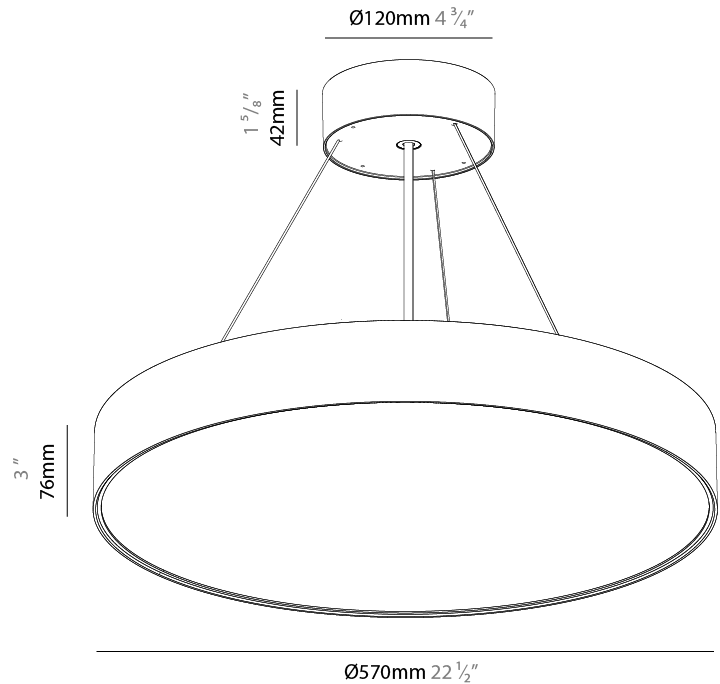

GENERAL

Series: Sign EVO
Partner: Prolicht
Division: Architectural
Installation: Suspension
Product Type: Pendant
Mounting Location: Ceiling
Light Distribution: Direct / Indirect

PHYSICAL

Shape: Round
Diameter (mm): 570
Diameter (in): 22 7/16
Height (mm): 82
Height (in): 3 1/4
Weight (kg): 6.5
Diffuser: [PMMA - Opal](#) / [Microprism](#) / [Clear Microprism](#)
Fixture Finish: [SSR / BKV / CWI / CRY / HAB / UFT / ITA / RUA / FTG / MYG / LOD / PUS / FRO / FUP / KIA / POP / BLS / SPG / MEY / GOH / CHC / COM / ABZ / JAG / OBR / MOS / ROR](#)
Fixture Material: [PMMA](#) / [Extruded Aluminum](#) / [Steel](#)
Cable Details: [2000mm](#) or [6000mm Transparent Cable](#)

ELECTRICAL

Lamp Type: LED (Zhaga Standard)
Input Wattage (W): 73.9
Total Output Wattage (W): 67.3
Dimming: [Non-Dimmable](#)
Driver Included: Yes
Driver Location: Integrated
Driver Type: Constant Current - Universal
Driver Class: Class 2
Input Voltage (V): 120
Upon Request: [DALI Dimming](#) / [MATTER Dimming](#)

LED

Color Temperature (°K): 2700-6500 Tunable White
Max. Delivered Lumen (lm): Max 10684 (7784 Dir / 2900 Ind)
Nominal Lumen (lm): Mxa 12263
CRI: >90 CRI
Lamp Life (hrs): 50000

OPTICAL

RATINGS AND CERTIFICATIONS

Certified By: Certified for North American Standards
IP rating: IP40

PROJECT
TYPE
SPECIFIER
QUANTITY
DATE